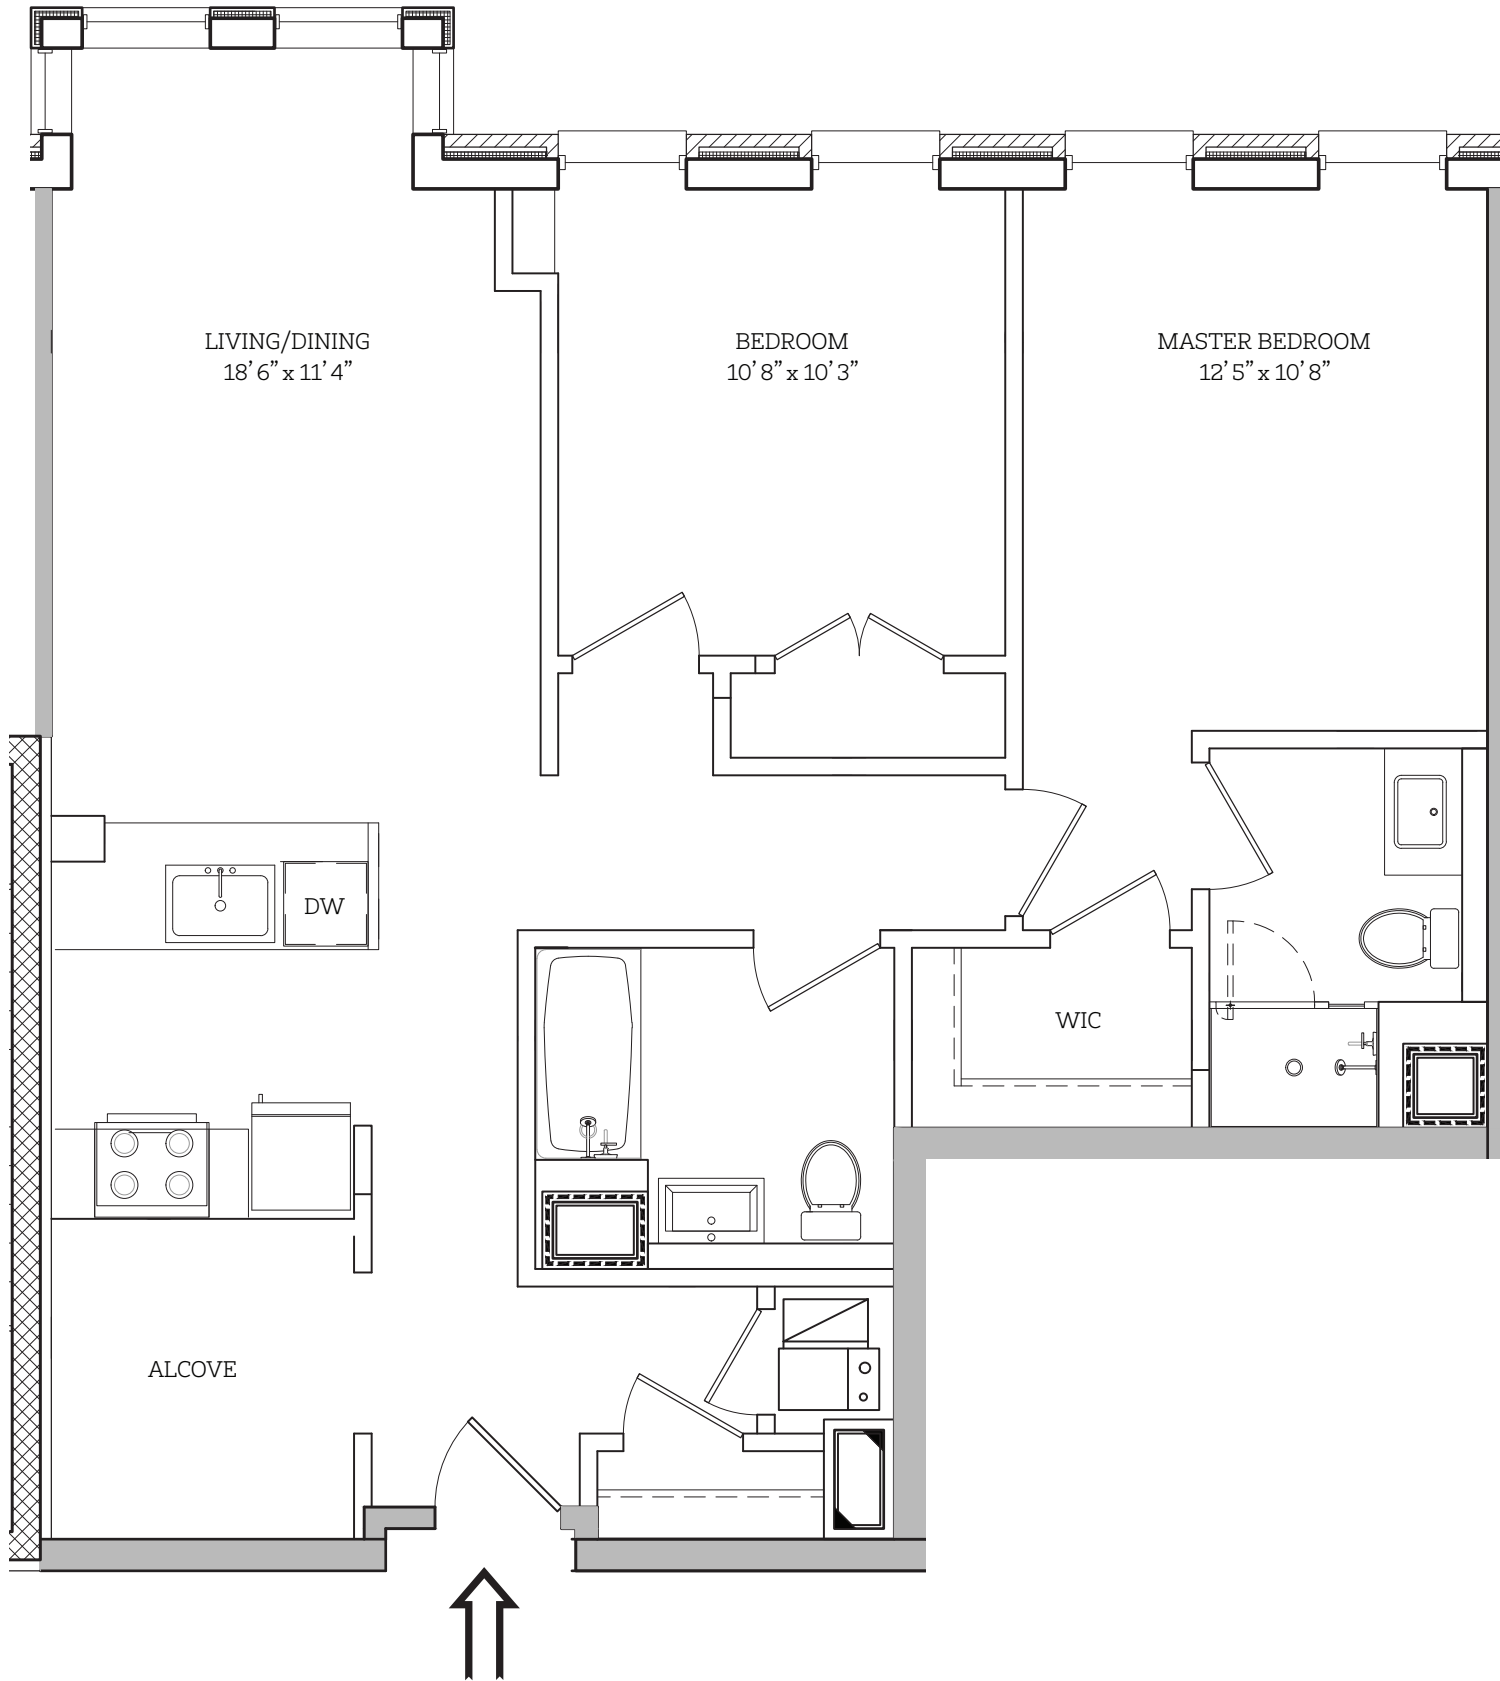

PARK FRANCIS

2 BEDROOM / 2 BATH

263 363 463 563 663 763 BALCONY

All dimensions are approximate and subject to construction variances. Plans may contain minor variances.

NOTES