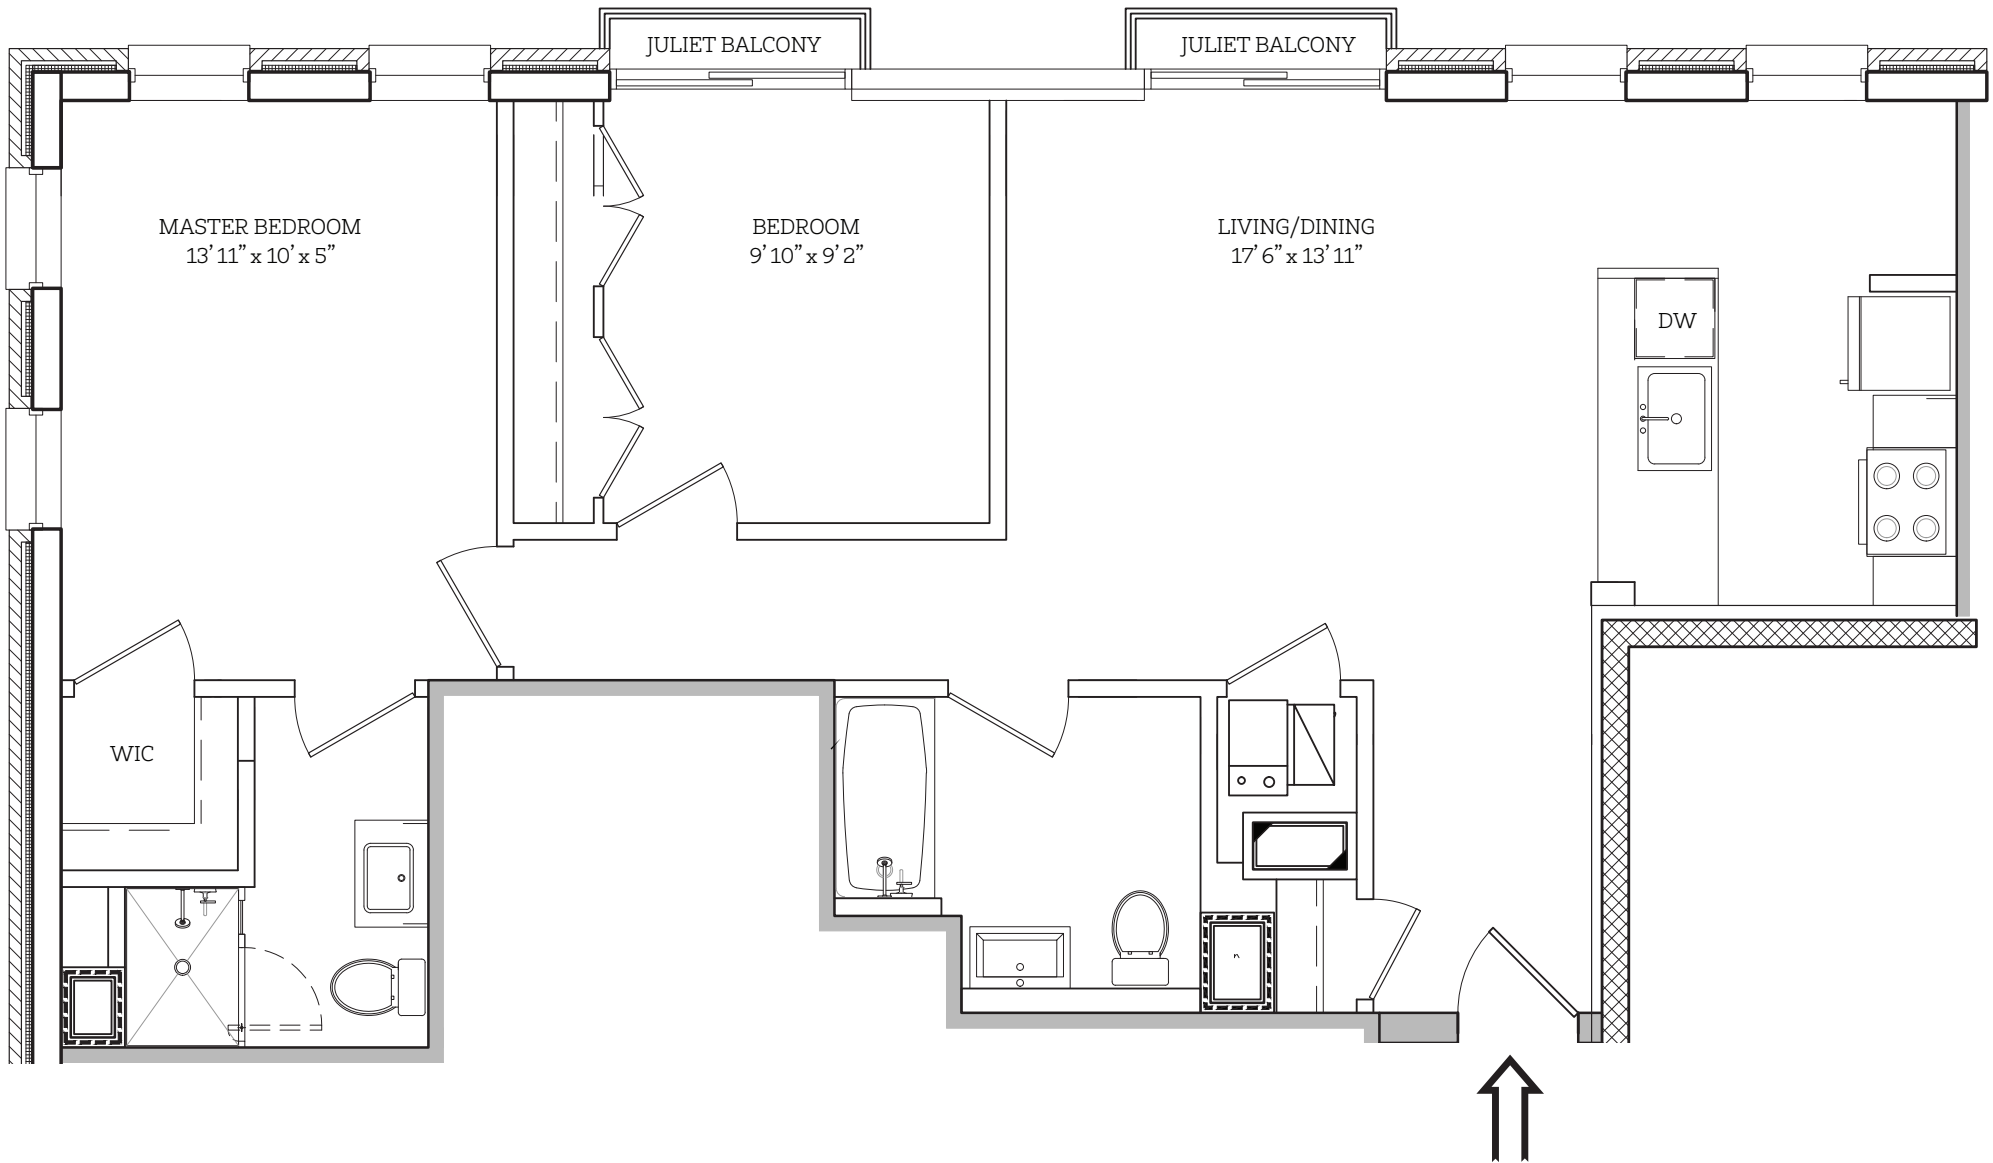

PARK FRANCIS

2 BEDROOM / 2 BATH

262 BALCONY 362 BALCONY 462 BALCONY 562 BALCONY
662 762

All dimensions are approximate and subject to construction variances. Plans may contain minor variances.

NOTES