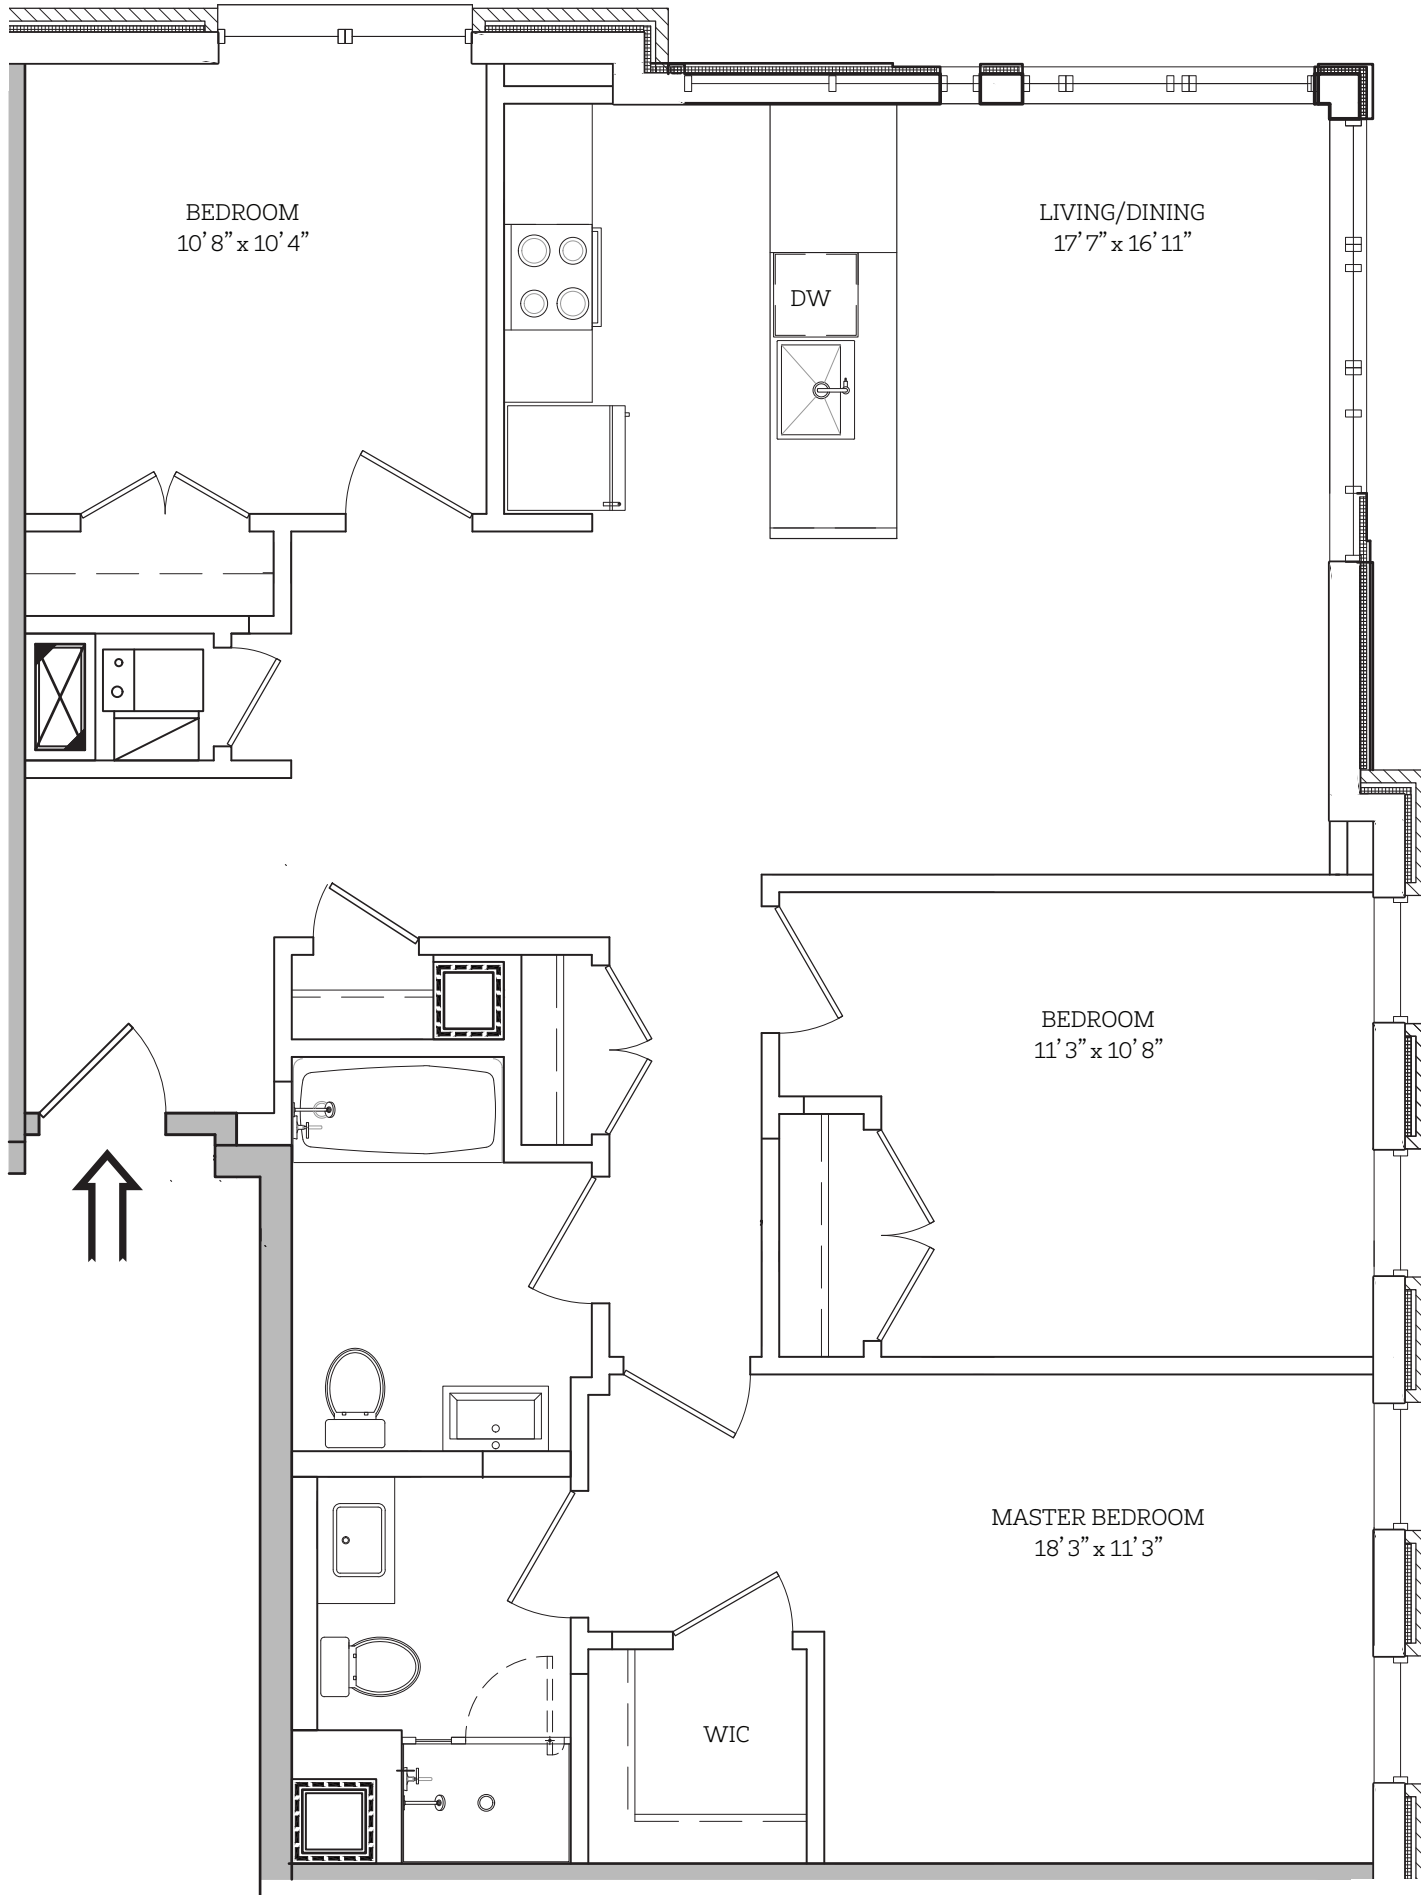

PARK FRANCIS

3 BEDROOM / 2 BATH

268 368 468 568 668 768

All dimensions are approximate and subject to construction variances. Plans may contain minor variances.

NOTES