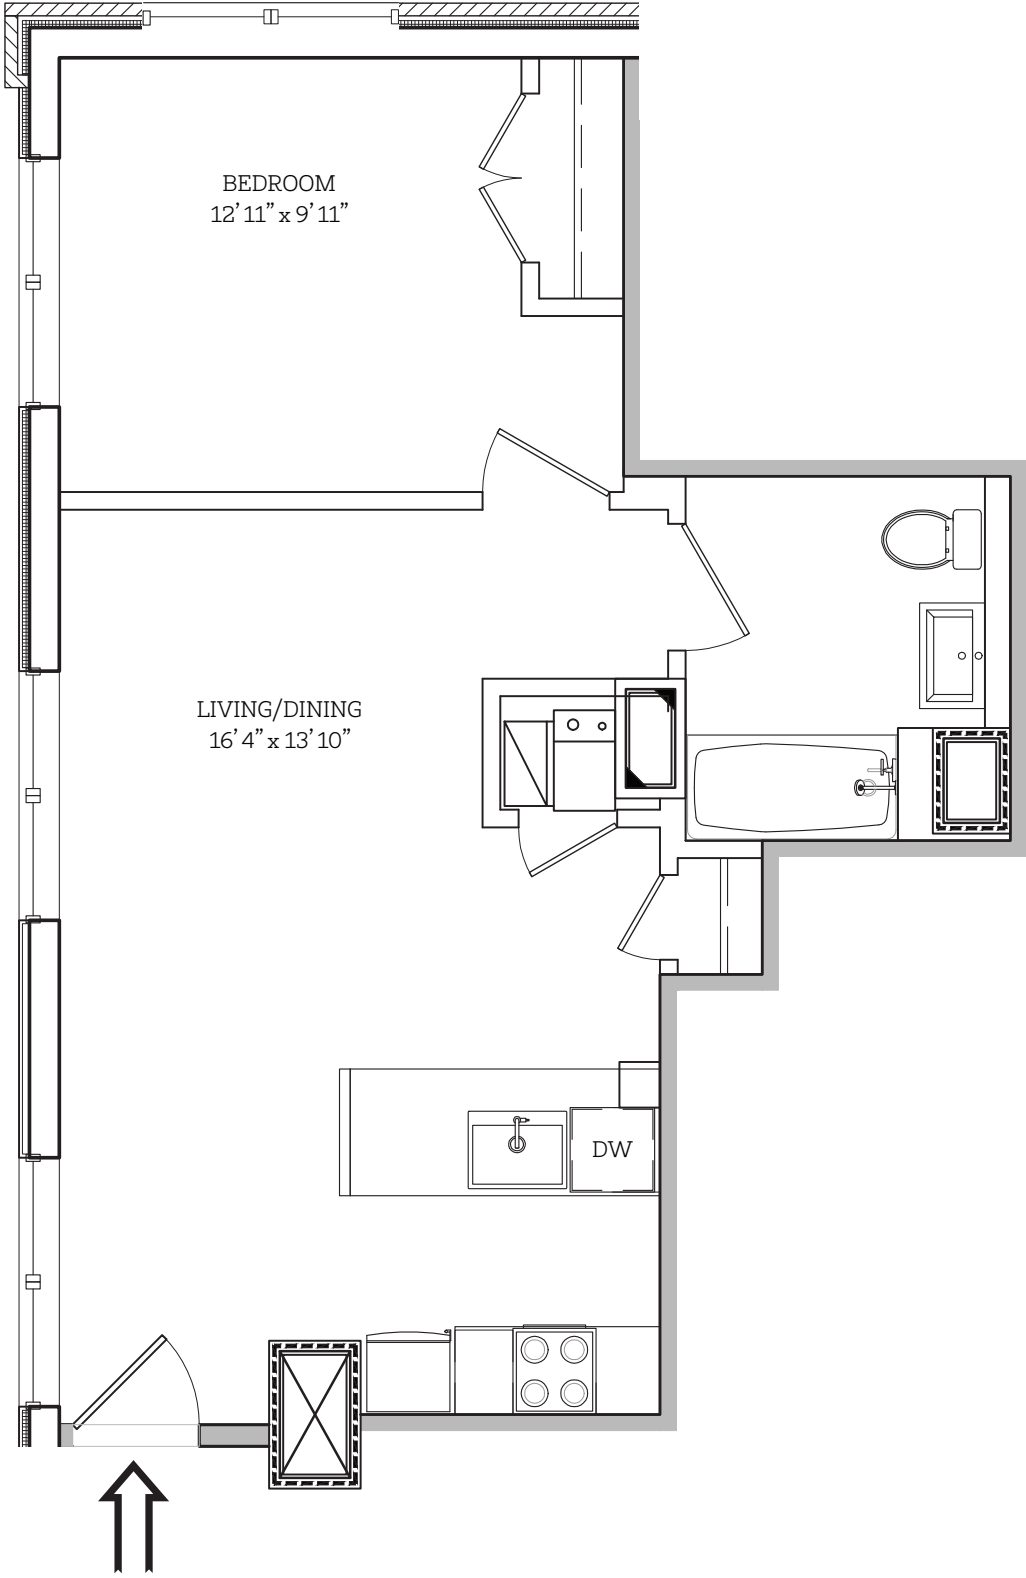

PARK FRANCIS

1 BEDROOM / 1 BATH

361 461 561 661 761

All dimensions are approximate and subject to construction variances. Plans may contain minor variances.

NOTES